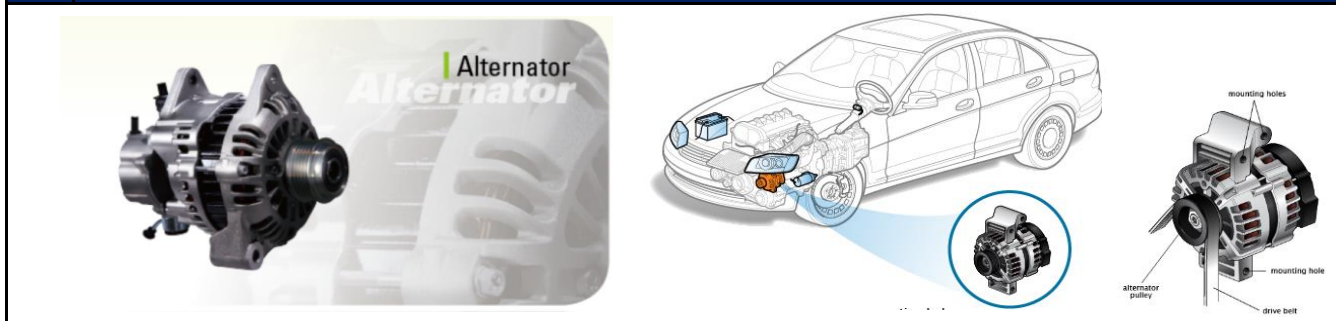

VIII Alternator (Máy Phát Điện)

1	Avella	KK37018300A-RW	ALTNN1 AVLNN001M	ALT/ Avella	
2	Pride	KK13718300B-RW	ALTNN1 PRDNN001M	ALT/ Pride	
3	Elantra	3730033013-RW	ALTNN1 280NN002M	ALT/ Elantra(DOHC) Sonata2,3(SOHC), Santamo, Carstar, Marcia (SOHC)	
4	Matiz2	96566261-RW	ALTNN1 MT2NN001M	ALT/ Matiz II (Valeo)	
5	Rio	0K30D18300-RW	ALTNN1 RIONN001M	ALT/ Rio	
6	Credos	0K29T18300A-RW	ALTNN1 CRDNN001M	ALT/ Credos1.8	
7	Potentia	0K99618300-RW	ALTNN1 PTNNN001M	ALT/ Potentia2.0	
8	Sephia	0K20118300C-RW	ALTNN1 SPANN001M	ALT/ Sephia(New). Shuma, Spectra	
9	Accent	3730022020-RW	ALTNN1 220NN001M	ALT/ Accent, Scoupe	
10	Elantra	3730024511-RW	ALTNN1 280NN001M	ALT/Elantra(SOHC), Excel(GLSI), Porter(LPG)	
11	Carnival	0K55818300-RW	ALTNN1 CNVNN001M	ALT/ Credos2(LPG), Carnival(2.0 LPG)	
12	Atoz	3730002503-RW	ALTNN1 020NN001M	ALT/ Atoz	
13	Matiz	96314258-RW	ALTNN1 MT1NN001M	ALT/ Matiz(Valeo)	
14	Credos2	0K9B118300-RW	ALTNN1 CR2NN001M	ALT/ Credos2.1.8, Carens1.8	
15	Sephia2	0K2A218300-RW	ALTNN1 SP2NN001M	ALT/ Sephia II , Shuma, Spectra	
16	Starex	3730035900-RW	ALTNN1 4A0NN001M	ALT/ Starex3.0(LPG)	
17	Verna	3730022600-RW	ALTNN1 250NN001M	ALT/ Verna(SOHC), New EF1.8, AvanteXD	
18	Morning	3730002551-RW	ALTNN1 MRNNN001M	ALT/ Morning	
19	Avante	3730022200-RW	ALTNN1 290NN001M	ALT/ Accent(DOHC), Avante1.5/ 1.8, Tiburon(1.8/ 2.0)	
20	Sonata	3730033103-RW	ALTNN1 340NN001M	ALT/ Sonata2,3, Santamo, Carstar, Marcia (DOHC), New Grandeur2.0.	
21	Grandeur XG	3730037200-RW	ALTNN1 390NN001M	ALT/ Optima	
22	EF Sonata	3730038400-RW	ALTNN1 380NN003M	ALT/ New EF, Optima, Santafe, Sorento, Starex	
23	Santafe	3730037405-RW	ALTNN1 260NN001M	ALT/ New EF(2.5), Regal(2.5), Trajet(LPG), Santafe(LPG), Tuscany2.7	
24	New Grandeur	3730035810-RW	ALTNN1 370NN002M	ALT/ New Grandeur2.5, Marcia 2.5(V6)	
25	Bongo 3	373004A700-RW	ALTNN1 BG3NN005M	ALT/ Bongo 3CRDI(New), A2	
26	Click	373002A010-RW	ALTNN1 1C0NN001M	ALT/ Click(diesel), U	
27	E-Mighty	3730048000-RW	ALTNN1 480NN001M	ALT/ E-Mighty Other 3 tons, 001, Rebuilt	
	5t	0K87T18300A-RW	ALTNN1 TRKNN001M	ALT/ KK-TCI(TRK) 24V 50A