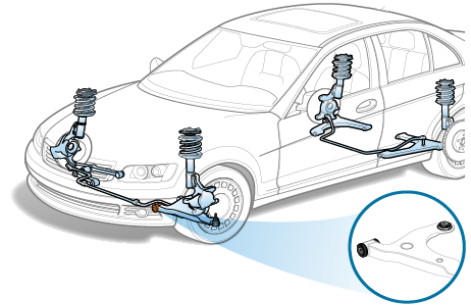

#### IV Lower Arm (Cánh tay đòn dưới)

Image courtesy of ClearMechanic.com

1	Kalos	96870465-RW	LOWNL1 KRSNN001M	LOW/ Kalos,95975941,96815893, 96535081 LH	
2	NF Sonata	544203K000-RW	LOWNR1 3K0NN003M	LOW/ NF Sonata, TG Grandeur RH (Front)	
3	Genra	96940082-RW	LOWNR1 GTRNN001M	LOW/ Genra RH	
4	Avante MD	545003X000-RW	LOWNL1 3X0NN001M	LOW/ Avante MD.Veloster LH	
5	Pregio	0K72A34200-RW	LOWNN1 PRGNN001M	LOW/ Pregio LH,RH (Front)	
6	Sportage	0K01134200-RW	LOWNN1 SPGNN001M	LOW/ Sportage,Retona LH,RH (Front)	
7	New Pride	545001E000-RW	LOWNL1 1G0NN001M	LOW/ New Pride.New Verna LH	
8	Lacetti	96415064-RW	LOWNR1 LCTNN001M	LOW/ Lacetti,96391851, 96436598 RH	
9	Rezzo	96423220-RW	LOWNL1 RZONN001M	LOW/ Rezzo, 96378347 LH	
10	Avante HD	545012H000-RW	LOWNR1 2H0NN001M	LOW/ Avante HD.i30 RH	
11	Morning	545001Y100-RW	LOWNL1 MRNNN003M	LOW/ Morning 2011 LH	
12	Forte	545011M100-RW	LOWNR1 1M0NN001M	LOW/ Forte RH	
13	Matiz	95952782-RW	LOWNL1 MT1NN001M	LOW/ Matiz Creative LH	
14	Starex	545014A600-RW	LOWNR1 4A0NN001M	LOW/ Starex.libero RH	
15	Tucson	545002E000-RW	LOWNL1 2E0NN001M	LOW/ Tucson,New Sportage LH	
16	Leganza	96213118-RW	LOWNR1 LGZNN001M	LOW/ Leganza RH	
17	Santafe	5450126000-RW	LOWNL1 260NN001M	LOW/ Santafe LH	