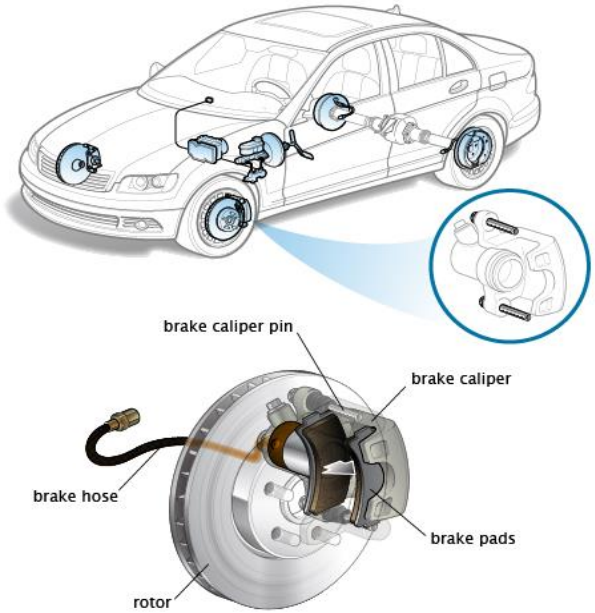

V Caliper (Bộ kẹp phanh)

Image courtesy of ClearMechanic.com

1	Accent	5813022000-RW	CALFR1 220NN001M	CAL/ Accent/Verna/Click/FWD/RH	
2	Atoz	5811002000-RW	CALFL1 ATSN001M	CAL/ Atoz/Visto(97type)/FWD/LH	
3	Avante XD	581302D300-RW	CALFR1 2D0NN002M	Avante XD	
4	Capital	0K93026990B-RW	CALFL1 CPTNN001M	CAL/ Capital/FWD/LH	
5	Carens	0K9B633980-RW	CALFR1 CASNN001M	CAL/ CarensI/CredosII/Spectra//FWD/RH	
6	EF Sonata	5811038010-RW	CALFL1 380NN001M	CAL/ EF Sonata /XG Grandeur2.0/Optima14"/FWD/LH	
7	Elantra	5811028000-RW	CALFL1 280NN001M	CAL/ Elantra(1.5L)/FWD/LH	
8	Galloper	ZB401004-RW	CALFL1 K00NN001M	CAL/ Galloper/FWD/LH	
9	Lacetti	96416145-RW	CALFL1 LCTNN001M	CAL/ Lacetti /FWD / LH	
10	Enterprise	KH43033990A-RW	CALFR1 ETPNN001M	CAL/ Enterprise/FWD/RH	
11	i30	581102L000-RW	CALFL1 2L0NN001M	CAL/ I30/Forte/FWD/LH	
12	K5	581102T000-RW	CALFL1 2T0NN001M	CAL/ K5/FWD/LH	
13	K7	582303R700-RW	CALRR1 3R0NN001M	CAL/ K7/RWD/RH	
14	Lotze	581102G100-RW	CALFL1 2G0NN001M	CAL/ Lotze/FWD/LH	
15	Morning	581901YA00-RW	CALFR1 MRNN002M	CAL/ All New Morning FWD/ RH(11type)	