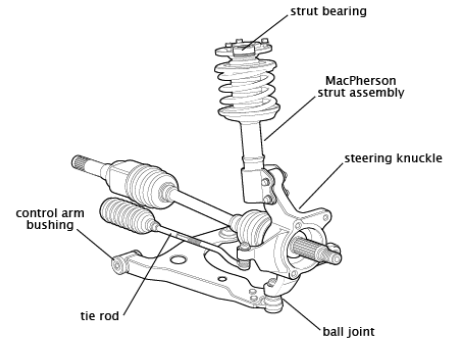

#### IV Lower Arm (Cánh tay đòn dưới)

Image courtesy of ClearMechanic.com

1	Kalos	96870465-RW	LOWNL1 KRSNN001M	LOW/ Kalos,95975941,96815893, 96535081 LH	
2	NF Sonata	544203K000-RW	LOWNR1 3K0NN003M	LOW/ NF Sonata, TG Grandeur RH (Front)	
3	Genra	96940082-RW	LOWNR1 GTRNN001M	LOW/ Genra RH	
4	Avante MD	545003X000-RW	LOWNL1 3X0NN001M	LOW/ Avante MD.Veloster LH	
5	Pregio	0K72A34200-RW	LOWNN1 PRGNN001M	LOW/ Pregio LH,RH (Front)	
6	Sportage	0K01134200-RW	LOWNN1 SPGNN001M	LOW/ Sportage,Retona LH,RH (Front)	
7	New Pride	545001E000-RW	LOWNL1 1G0NN001M	LOW/ New Pride.New Verna LH	
8	Lacetti	96415064-RW	LOWNR1 LCTNN001M	LOW/ Lacetti,96391851, 96436598 RH	
9	Rezzo	96423220-RW	LOWNL1 RZONN001M	LOW/ Rezzo, 96378347 LH	
10	Avante HD	545012H000-RW	LOWNR1 2H0NN001M	LOW/ Avante HD.i30 RH	
11	Morning	545001Y100-RW	LOWNL1 MRNNN003M	LOW/ Morning 2011 LH	
12	Forte	545011M100-RW	LOWNR1 1M0NN001M	LOW/ Forte RH	
13	Matiz	95952782-RW	LOWNL1 MT1NN001M	LOW/ Matiz Creative LH	
14	Starex	545014A600-RW	LOWNR1 4A0NN001M	LOW/ Starex.libero RH	
15	Tucson	545002E000-RW	LOWNL1 2E0NN001M	LOW/ Tucson,New Sportage LH	
16	Leganza	96213118-RW	LOWNR1 LGZNN001M	LOW/ Leganza RH	
17	Santafe	5450126000-RW	LOWNL1 260NN001M	LOW/ Santafe LH	