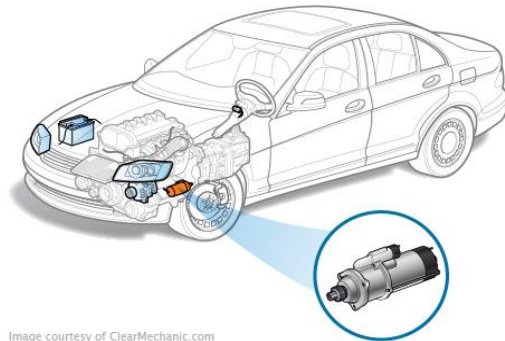

## VI Start Motor ( Cũ ĐỀ )

Image courtesy of ClearMechanic.com

1	New Pride	3610026810-RW	STMNN1 1G0NN001M	STM/ New Pride	
2	Verna	3610022805-RW	STMNN1 250NN002M	STM/ Verna, Click, Lavita 1.5L, XD Avante	
3	Rio	361002X000-RW	STMNN1 RIONN001M	STM/ Rio, Spectra wing, Shuma, Spectra,	
4	Shuma	361002Y100-RW	STMNN1 SMANN001M	STM/ Spectra wing, Shuma, Spectra, Carens 2, X-Trek	
5	EF Sonata	3610038050-RW	STMNN1 380NN001M	STM/ EF Sonata (1.8, 2.0), Optima(1.8, 2.0)	
6	Starex	3610035900-RW	STMNN1 4A0NN001M	STM/ StarexLPG, liberoLPG	
7	SM520/525	1761012960-RW	STMNN1 S20NN001M	STM/ SM520	
8	Elantra	3610021740-RW	STMNN1 280NN001M	STM/ Avante, Elantra, Accent, Excel	
9	Verna	3610022800-RW	STMNN1 250NN004M	STM/ Verna, Click, Lavita 1.5L, XD Avante	
10	Capital	0K90018400C-RW	STMNN1 CPTNN001M	STM/ Avella 1.5L, Sephia 1.5L, Shuma 1.5L, Capital 1.5L	
11	Sonata	3610032630-RW	STMNN1 340NN002M	STM/ Sonata- II , III, Marcia 2.0L, New Grandeur 2.0L, Santamo	
12	K5	361002G200R-RW	STMNN1 2T0NN001M	Start motor, Location is irrelevant, Finished goods, K5, Have no fixed model year, 001, Rebuilt	
13	Lotze	361002G300-RW	STMNN1 2G0NN002M	STM/ Lotze, NF, K5, K7, TG, Forte, Grand Starex, Carens, Grandeur XG, Santafe, Tucson, Sportage, Genesis Coupe, Bongo 3 1ton	
14	SM3	1761041900-RW	STMNN1 SM3NN001M	STM/ SM3 New Generation	
15	Atoz	3610002555-RW	STMNN1 020NN001M	STM/ Atoz	
16	Avante HD	361002B020-RW	STMNN1 2H0NN001M	STM/ HD Avante	
17	Starex	361004A000-RW	STMNN1 4A0NN002M	STM/ Sorento(CRDI), Porter(CRDI), Starex(CRDI)	
18	Lacetti	361003A100-RW	STMNN1 3J0NN001M	STM/ Veracruz S-Eng	
19	Santafe	3610027000-RW	STMNN1 260NN001M	STM/ Santafe	
20	Mighty	3610041012-RW	STMNN1 450NN001M	STM/ Mighty	