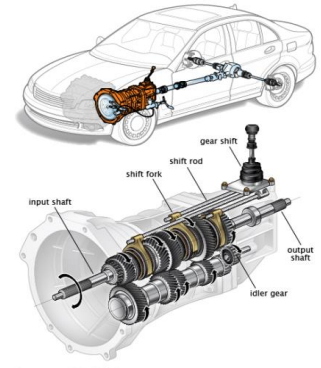

XI Transmission (Hộp Số , Các Bộ Phận Của Hộp số)

Hộp số bằng tay

1	GrandeurTG	H-671	TMSNN1 3L0NN030M	Grandeur-New /SonataLPGGasoline/2.4 moulding end CAD	
2	Accent	H-109	TMSNN1 220NN001M	TMS/ 4500023151-RW/Accent1.4/G/4Speed/GA/MPI/G/4S/2WD/2011Type	
3	Mega Truck HS-15(8PK)	3310087000-RW	HCPNN1 MGTNN001M	HCP/ EURO3/ K-engine/ Mega Truck 5t	
4	Galloper	H-450	TMSNN1 K00NN001M	Galloper/autometical/Diesel/innovation	
5	Grace	H-441	TMSNN1 430NN002M	Grace/OldPorterF TYPE /domestic case-There is not celluoid	
6	Avante HD	H-304	TMSNN1 2H0NN001M	TMS/ 4500023040-RW/Avante/HD1.6/Forte/1.6/GA/MPI/G/4Speed/2WD	
7	Bongo 3	K-130	TMSNN1 BG3NN001M	TMS/ / Bongo 3/Jatco	
8	Carens	K-251	TMSNN1 CASNN001M	TMS/ / Carens 2.0(EF type)/LPG	
9	Cerato	K-676	TMSNN1 CRTNN005M	Cerato1.6/U/4S/2WD/A4CF2	
10	Click	H-424	TMSNN1 1C0NN005M	TMS/ / Click1.5/diesel	
11	EF Sonata	K-337	TMSNN1 380NN015M	TMS/ / X-Trek/diesel LSD	
12	Forte	K-579	TMSNN1 1M0NN001M	TMS//Forte(TD)1.6/GAM/DOHC/MPI/G/4S/2WD	
13	Grand Carnival	K-593	TMSNN1 4D0NN004M	TMS/ / Grand Carnival2.7/LPI	
14	Grandeur XG	H-125	TMSNN1 390NN003M	TMS/ / Grandeur/XG2.5/4speed/ OWC none/New friction	
15	Libero	H-596	TMSNN1 470NN002M	Libero3.0/LPG/ISHIN/30-43LE/3.0	
16	Lotze	K-100	TMSNN1 2G0NN001M	TMS/ 4500039AD0-RW/ Lotze(1.8-2.0)/THE/DOHC/MPI/G/4S/2WD	
17	Morning	K-333	TMSNN1 MRNNN004M	TMS/ / All New Morning-Power tack 4-speed / 3-cylinder / starter front	
18	New Verna	H-183	TMSNN1 1E0NN003M	TMS//Verna/MC1.5/U/VGT/D.S.L/TCI/DOHC/4Speed/2WD