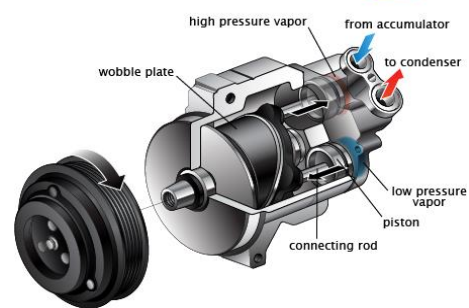

## II. Air Conditioning Compressor ( Máy nén điều hòa )

Image courtesy of ClearMechanic.com

1	Optima	577003C000B-RW	PSGNN1 OTMNN002M	PSG/ Optima/Regal	
2	Spectra	0K2N132110B-RW	PSGNN1 SPTNN002M	PSG/ Spectra wing	
3	Matiz	720076-RW	ACPNN1 MT1NN001N	ACP/ Matiz 1 4PK	
4	Porter	977014B065-RW	ACPNN1 440NN002M	ACP/ Porter('96) FK2	
5	Accent	9770122000-RW	ACPNN1 220NN001M	ACP/ Accent, Sonata2 4PK BB, Sonata 3, Santamo, Accent, Marcia 2.0, Carstar, New Grandeur 2.0 Old refrigerant, Scooper, Elantra DOHC FS 10, 4PK FS10 BB	
6	Avante	9770129100-RW	ACPNN1 290NN001M	ACP/ Avante DOHC1.5 4PK FS10	
7	Credos	0K9A161450A-RW	ACPNN1 CRDNN004M	ACP/ Credos 4PK FS10	
8	Galloper	HJ760001A-RW	ACPNN1 K00NN001M	ACP/ Galloper, Galloper 2 FS10 A pulley	
9	Grace	9765143020-RW	ACPNN1 430NN002M	ACP/ Grace, PorterAold FS10 A	
10	Grandeur	9770137310-RW	ACPNN1 360NN004M	ACP/ Grandeur, Sonata2 4PK BB, Sonata 3, Santamo, Accent, Marcia 2.0, Carstar, New Grandeur 2.0 Old refrigerant, Scooper, Elantra DOHC 4PK FS10	
11	Sephia	0K20B61450E-RW	ACPNN1 SPANN001M	ACP/ Sephia 4PK FS10	
12	Sonata	9770134001-RW	ACPNN1 340NN001M	ACP/ Sonata 3 4PK FS10	
13	Starex	977014A151-RW	ACPNN1 4A0NN005M	ACP/ Starex A, libero FS10	
14	Potentia	0H26161450-RW	ACPNN1 PTNNN001M	ACP/ Potentia(New refrigerant) FK2	
15	Lanos	700718-RW	ACPNN1 LNSNN001N	ACP/ Lanos 2	