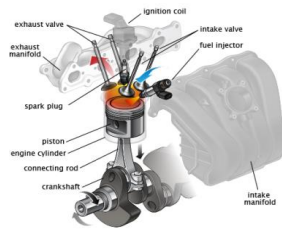

IX Injector (Kim Phun Nhiên Liệu)

1	Santafe	3380027010-RW	INJNN1 260NN001M	INJ/ 064,27010/ DEngine2.0L-EU3-WGT (Santafe, Trajet XG, Carens 2, X-Trek)
2	Trajet	33800279002-RW	INJNN1 3A0NN001M	INJ/ 126(290),279002/ DEngine2.0L-EU3-WGT(Tucson,Sportage)-VGT(Santafe,Trajet XG)
3	Porter 2	338004A350-RW	INJNN1 4F0NN004M	INJ/ 185(283),4A350 / AEngine2.5L-EU3-WGT-Porter 2
4	Sorento	338004A000-RW	INJNN1 SRTNN001M	INJ/ 306, 4A000/ AEngine2.5L-EU3-WGT (Starex, Sorento)
5	Starex	338004A150-RW	INJNN1 4A0NN002M	INJ/ 186(279),4A150/ AEngine2.5L-EU3-WGT, (Starex, libero, Sorento)
6	Avante HD	338002A400-RW	INJNN1 2H0NN001M	INJ/ 256(255),2A400/UEngine1.5L-EU4-VGT(Avante HD,Click,Verna 06,Pride,Cerato1.6L)
7	Grandeur TG	3380027750-RW	INJNN1 3L0NN001M	INJ/ 330,27750/DEngine2.2L-EU4-VGT (Grandeur TG, Santafe, Trajet XG)
8	i30	338002F300-RW	INJNN1 2L0NN001M	INJ/ 374, 2F300 / (I30 12MY, I30, I30CW)
9	i40	338002A800-RW	INJNN1 3Z0NN001M	INJ/ 411, 2A800/ (I40)
10	NF Sonata	3380027400-RW	INJNN1 3K0NN001M	INJ/ 258(257), 27400/ DEngine2.0L-EU4-VGT (NF Sonata, Tucson, Sportage, Lotze)
11	Avante XD	338002A100-RW	INJNN1 2D0NN001M	INJ/ 223(222), 2A110(2A120) / UEngine1.5L-EU3-VGT/ (Avante XD, Cerato)
12	Porter 2	338004A600-RW	INJNN1 4F0NN002M	INJ/ 278(277), 4A600 / AEngine2.5L-EU4-VGT (New Porter 2)
13	Bongo 3	338004A700-RW	INJNN1 BG3NN005M	INJ/ EURO V / A2 eng(VGT). +
14	Carnival	338014X500-RW	INJNN1 CNVNN003M	INJ/ Carnival
15	Sorento	338004A400-RW	INJNN1 SRTNN003M	INJ/ 233(232), 4A400 / AEngine2.5L-EU3-VGT (Sorento)
16	Mega Truck HS-15(8PK)	3380045700-RW	INJNN1 450NN002M	INJ/ EURO3/ F-engine/ Mighty, County 3.5t
17	Mighty	3380027750B-RW	INJNN1 3L0NN002M	INJ/ 330,27750/Dengine2.2L-EU4-VGT (GrandeurTG, Santafe, TrajetXG)
18	Grand Starex	338004A500-RW	INJNN1 4H0NN002M	INJ/ 275(274), 4A500 / AEngine2.5L-EU4-VGT (Grand Starex)