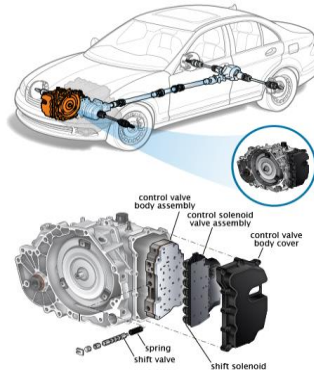

XI Transmission (Hộp Số , Các Bộ Phận Của Hộp số)

Hộp số tự động

1	GrandeurTG	H-671	TMSNN1 3L0NN030M	Grandeur-New /SonataLPGGasoline/2.4 moulding end CAD	
2	Accent	H-109	TMSNN1 220NN001M	TMS/ 4500023151-RW/Accent1.4/G/4Speed/GA/MPI/G/4S/2WD/2011Type	
3	Mega Truck HS-15(8PK)	3310087000-RW	HCPNN1 MGTNN001M	HCP/ EURO3/ K-engine/ Mega Truck 5t	
4	Galloper	H-450	TMSNN1 K00NN001M	Galloper/autometical/Diesel/innovation	
5	Grace	H-441	TMSNN1 430NN002M	Grace/OldPorterF TYPE /domestic case-There is not celluoid	
6	Avante HD	H-304	TMSNN1 2H0NN001M	TMS/ 4500023040-RW/Avante/HD1.6/Forte/1.6/GA/MPI/G/4Speed/2WD	
7	Bongo 3	K-130	TMSNN1 BG3NN001M	TMS/ / Bongo 3/Jatco	
8	Carens	K-251	TMSNN1 CASNN001M	TMS/ / Carens 2.0(EF type)/LPG	
9	Cerato	K-676	TMSNN1 CRTNN005M	Cerato1.6/U/4S/2WD/A4CF2	
10	Click	H-424	TMSNN1 1C0NN005M	TMS/ / Click1.5/diesel	
11	EF Sonata	K-337	TMSNN1 380NN015M	TMS/ / X-Trek/diesel LSD	
12	Forte	K-579	TMSNN1 1M0NN001M	TMS//Forte(TD)1.6/GAM/DOHC/MPI/G/4S/2WD	
13	Grand Carnival	K-593	TMSNN1 4D0NN004M	TMS/ / Grand Carnival2.7/LPI	
14	Grandeur XG	H-125	TMSNN1 390NN003M	TMS/ / Grandeur/XG2.5/4speed/ OWC none/New friction	
15	Libero	H-596	TMSNN1 470NN002M	Libero3.0/LPG/ISHIN/30-43LE/3.0	
16	Lotze	K-100	TMSNN1 2G0NN001M	TMS/ 4500039AD0-RW/ Lotze(1.8-2.0)/THE/DOHC/MPI/G/4S/2WD	
17	Morning	K-333	TMSNN1 MRNNN004M	TMS/ / All New Morning-Power tack 4-speed / 3-cylinder / starter front	
18	New Verna	H-183	TMSNN1 1E0NN003M	TMS//Verna/MC1.5/U/VGT/D.S.L/TCI/DOHC/4Speed/2WD