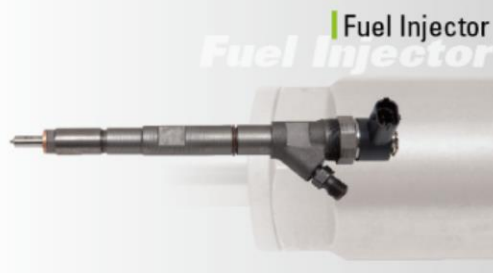

IX Injector (Kim Phun Nhiên Liệu)

1	Santafe	3380027010-RW	INJNN1 260NN001M	INJ/ 064,27010/ DEngine2.0L-EU3-WGT (Santafe, Trajet XG, Carens 2, X-Trek)
2	Trajet	33800279002-RW	INJNN1 3A0NN001M	INJ/ 126(290),279002/ DEngine2.0L-EU3-WGT(Tucson,Sportage)-VGT(Santafe,Trajet XG)
3	Porter 2	338004A350-RW	INJNN1 4F0NN004M	INJ/ 185(283),4A350 / AEngine2.5L-EU3-WGT-Porter 2
4	Sorento	338004A000-RW	INJNN1 SRTNN001M	INJ/ 306, 4A000/ AEngine2.5L-EU3-WGT (Starex, Sorento)
5	Starex	338004A150-RW	INJNN1 4A0NN002M	INJ/ 186(279),4A150/ AEngine2.5L-EU3-WGT, (Starex, libero, Sorento)
6	Avante HD	338002A400-RW	INJNN1 2H0NN001M	INJ/ 256(255),2A400/UEngine1.5L-EU4-VGT(Avante HD,Click,Verna 06,Pride,Cerato1.6L)
7	Grandeur TG	3380027750-RW	INJNN1 3L0NN001M	INJ/ 330,27750/DEngine2.2L-EU4-VGT (Grandeur TG, Santafe, Trajet XG)
8	i30	338002F300-RW	INJNN1 2L0NN001M	INJ/ 374, 2F300 / (I30 12MY, I30, I30CW)
9	i40	338002A800-RW	INJNN1 3Z0NN001M	INJ/ 411, 2A800/ (I40)
10	NF Sonata	3380027400-RW	INJNN1 3K0NN001M	INJ/ 258(257), 27400/ DEngine2.0L-EU4-VGT (NF Sonata, Tucson, Sportage, Lotze)
11	Avante XD	338002A100-RW	INJNN1 2D0NN001M	INJ/ 223(222), 2A110(2A120) / UEngine1.5L-EU3-VGT/ (Avante XD, Cerato)
12	Porter 2	338004A600-RW	INJNN1 4F0NN002M	INJ/ 278(277), 4A600 / AEngine2.5L-EU4-VGT (New Porter 2)
13	Bongo 3	338004A700-RW	INJNN1 BG3NN005M	INJ/ EURO V / A2 eng(VGT). +
14	Carnival	338014X500-RW	INJNN1 CNVNN003M	INJ/ Carnival
15	Sorento	338004A400-RW	INJNN1 SRTNN003M	INJ/ 233(232), 4A400 / AEngine2.5L-EU3-VGT (Sorento)
16	Mega Truck HS-15(8PK)	3380045700-RW	INJNN1 450NN002M	INJ/ EURO3/ F-engine/ Mighty, County 3.5t
17	Mighty	3380027750B-RW	INJNN1 3L0NN002M	INJ/ 330,27750/Dengine2.2L-EU4-VGT (GrandeurTG, Santafe, TrajetXG)
18	Grand Starex	338004A500-RW	INJNN1 4H0NN002M	INJ/ 275(274), 4A500 / AEngine2.5L-EU4-VGT (Grand Starex)