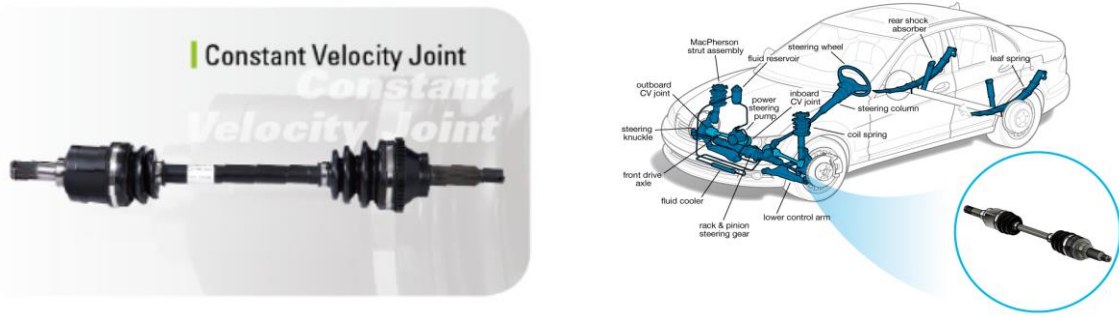

VII Constant Velocity Joint (Khớp Nối)

1	Pride	KK16825400-RW	CVJNR1 PRDNN001M	CVJ/Pride/R/1.3/Auto/ABS(X)	
2	Avella	KK37225600A-RW	CVJNL1 AVLNN005M	CVJ/Avella/L/1.3/3Auto/ABS(X)	
3	EF Sonata	4950028310-RW	CVJNR1 380NN080M	CVJ/Elantra/R/1.5/Mixed/old/ABS(X)	
4	Elantra	4950028300-RW	CVJNR1 28093011M	CVJ/Elantra/R/1.5/Mixed/old/ABS(X)	
5	Rio	KK3892560XA-RW	CVJNL1 RIONN015M	CVJ/Rio/L/1.5/Stickshift/ABS(O)	
6	Morning	4950007000-RW	CVJNL1 MRNNN001M	CVJ/Morning/L//Stickshift/ABS(X)	
7	Verna	4950025200-RW	CVJNL1 250NN012M	CVJ/Vernaold/L/1.5/Stickshift/ABS(X)	
8	Atoz	4950002100-RW	CVJNL1 020NN005M	CVJ/Atoz/L/98type/Stickshift/ABS(O)	
9	Click	495001C000-RW	CVJNL1 1C0NN002M	CVJ/Click/L/1.1/Stickshift/ABS(X)	
10	Spectra	0K2AE2550X-RW	CVJNR1 SPTNN010M	CVJ/Spectra/R/1.8/Stickshift/ABS(O)	
11	Enterprise	0K95A2560X-RW	CVJNL1 PTNNN002M	CVJ/Enterprise/L/ABS(O)	
12	Potentia	0K95A2550XC-RW	CVJNR1 PTNNN001M	CVJ/Potentia/R/ABS(O)	
13	Accent	4950022000-RW	CVJNL1 220NN001M	CVJ/Accent/L/1.3/Stickshift/ABS(X)	
14	Avante	4950129220-RW	CVJNL1 290NN013M	CVJ/RDAvante/L/1.8/Stickshift/F.L/New/ABS(O)	
15	Credos	0K9BZ25600-RW	CVJNL1 CRDNN037M	CVJ/Credos2/L/2.0/Auto/ABS(X)	
16	Enterprise	0K95A2560X-RW	CVJNL1 ETPNN001M	CVJ/Enterprise/L/ABS(O)	
17	Sportage	0K01225600A-RW	CVJNL1 SPGNN002M	CVJ/Sportage/L/ABS(X)	
18	Verna	4950025300S-RW	CVJNL1 250NN016M	CVJ/VernaOld/L/1.5/manual/ABS(O)	
19	New Verna	495001E700-RW	CVJNL1 1E0NN001M	CVJ/NewVerna(MC)/L/1.5/Auto/ABS(X)/diesel	
20	Avante XD	495012D950-RW	CVJNL1 2D0NN034M	CVJ/XDAvante/L/1.5diesel/Stickshift/ABS(O)	
21	Lavita	4950117250-RW	CVJNR1 170NN006M	CVJ/Lavita/R/1.8/Combined/ABS(O)	
22	Santafe	495013A312-RW	CVJNR1 260NN041M	CVJ/TrajexG/R/2.7/Stickshift/GAS/ABS(O)	
23	Santamo	4950034080-RW	CVJNR1 M20NN002M	CVJ/Santamo/Carstar/R/2.0/Combined/ABS(X)	
24	Trajex	495013A392-RW	CVJNR1 3A0NN010M	CVJ/TrajexG/R/2.0/Stickshift/diesel(CRD I)/ABS(O)	
25	Tuscani	495002C111-RW	CVJNR1 2C0NN025M	CVJ/Tuscani/R/2.7/Stickshift6speed/ABS(O)	
26	New Verna	495001E111-RW	CVJNL1 1E0NN016M	CVJ/NewVerna(MC)/L/1.5/Auto/ABS(O)/ALPHA-II	
27	Cerato	495012F611-RW	CVJNL1 CRTNN031M	CVJ/NewCerato/L/1.6/Mixed/New/ABS(X)/Gasoline(γ)